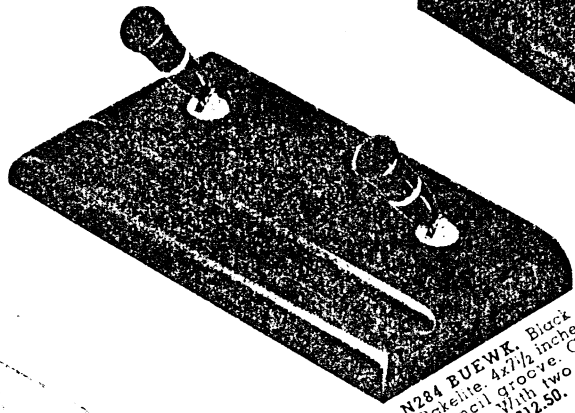

N268 BUEIH. Colored Pedarra. Onyx. 3 1/4 x 7 1/2 inches. Calendar. Gold trim. Attractive as picture frame. With Brown LIFETIME pen $12.50.

N284 BUEWK. Black Bakelite. 4 x 7 1/2 inches. Pencil groove. Gold trim. With two No. 3 pens $12.50.